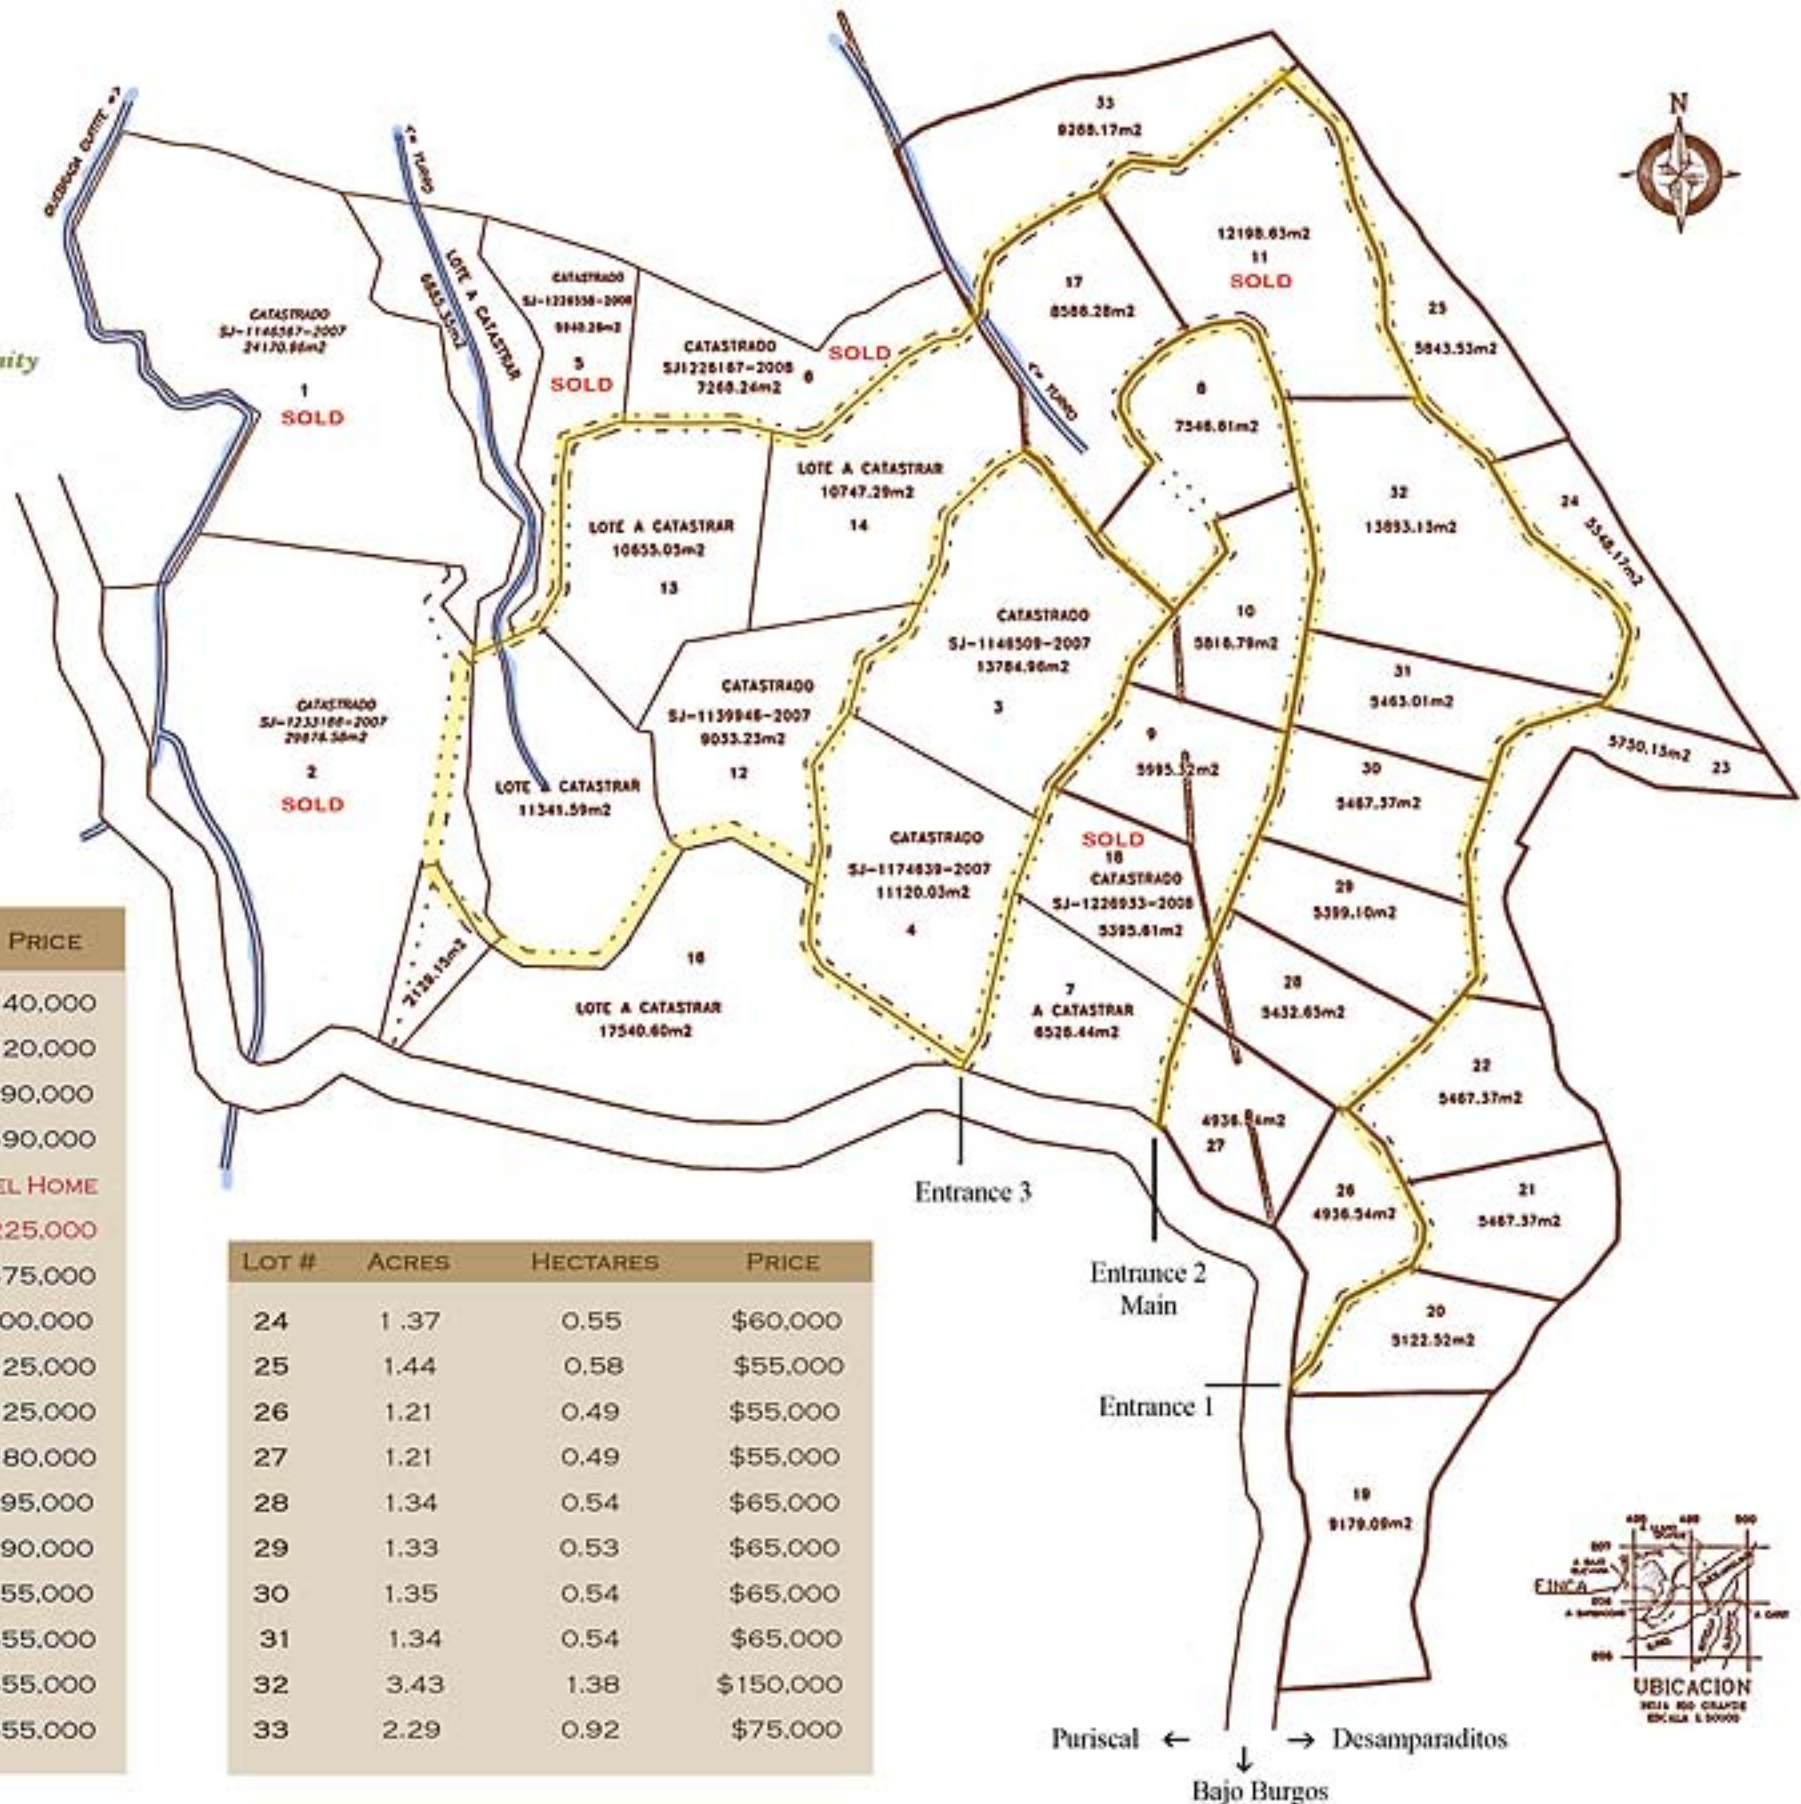

Costa Rica's newest International Community

Contact
Miguel & Alison Castro
 miguel@greenmangosa.com
 alison@greenmangosa.com

330.309.5093 US - (506) 2416.0893 CR
 www.greenmangosa.com

LOT #	ACRES	HECTARES	PRICE
3	3.40	1.37	\$140,000
4	2.74	1.11	\$120,000
7	1.61	0.65	\$90,000
8	1.86	0.75	\$90,000
9	1.48	0.59	MODEL HOME
	2 BED / 2 BATH - 2,120 FT ²		\$225,000
10	1.43	0.58	\$75,000
12	2.23	0.90	\$100,000
13	2.63	1.06	\$125,000
14	2.65	1.07	\$125,000
16	4.33	1.75	\$180,000
17	2.12	0.85	\$95,000
19	2.26	0.91	\$90,000
20	1.26	0.51	\$55,000
21	1.35	0.54	\$55,000
22	1.35	0.54	\$55,000
23	1.42	0.57	\$55,000

LOT #	ACRES	HECTARES	PRICE
24	1.37	0.55	\$60,000
25	1.44	0.58	\$55,000
26	1.21	0.49	\$55,000
27	1.21	0.49	\$55,000
28	1.34	0.54	\$65,000
29	1.33	0.53	\$65,000
30	1.35	0.54	\$65,000
31	1.34	0.54	\$65,000
32	3.43	1.38	\$150,000
33	2.29	0.92	\$75,000